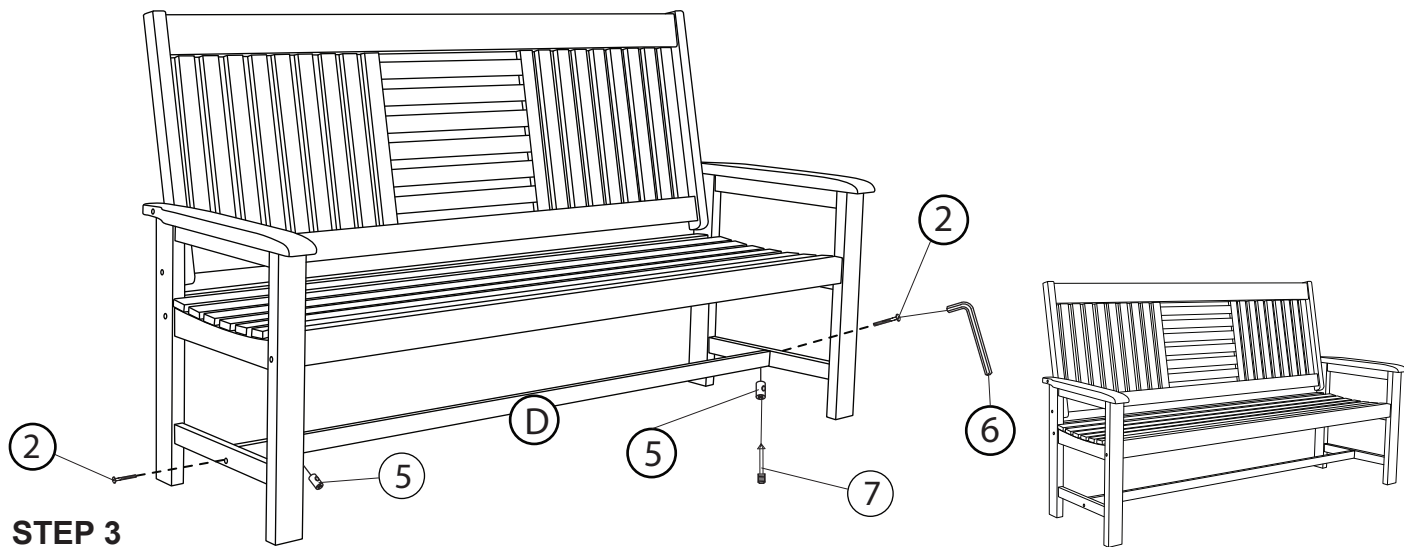

**HARDWARE LIST**

CODE	HARDWARE	QTY
1	JCBC M6 x 50mm 	2
2	JCBC M6 x 60mm 	4
3	JCBC M6 x 70mm 	2
4	JCBC M6 x 100mm 	2
5	Barrel Nut 	6
6	Allen Key 	1
7	Magic Screw 	1

**STEP 1**

**STEP 2**

**STEP 3**