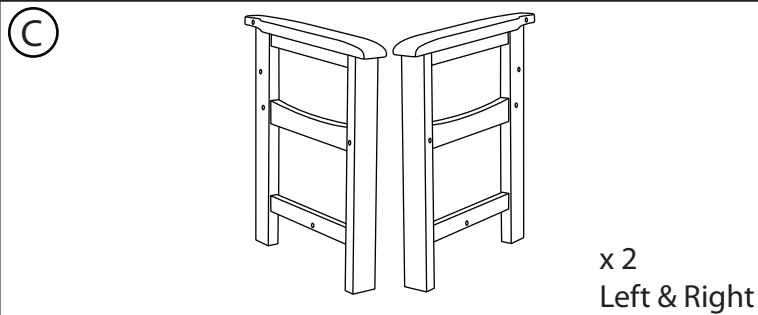

**HARDWARE LIST**

CODE	HARDWARE	QTY
1	JCBC M6 x 50mm 	2
2	JCBC M6 x 60mm 	4
3	JCBC M6 x 70mm 	2
4	JCBC M6 x 100mm 	2
5	Barrel Nut 	6
6	Allen Key 	1
7	Magic Screw 	1

**STEP 1**

**STEP 2**

**STEP 3**