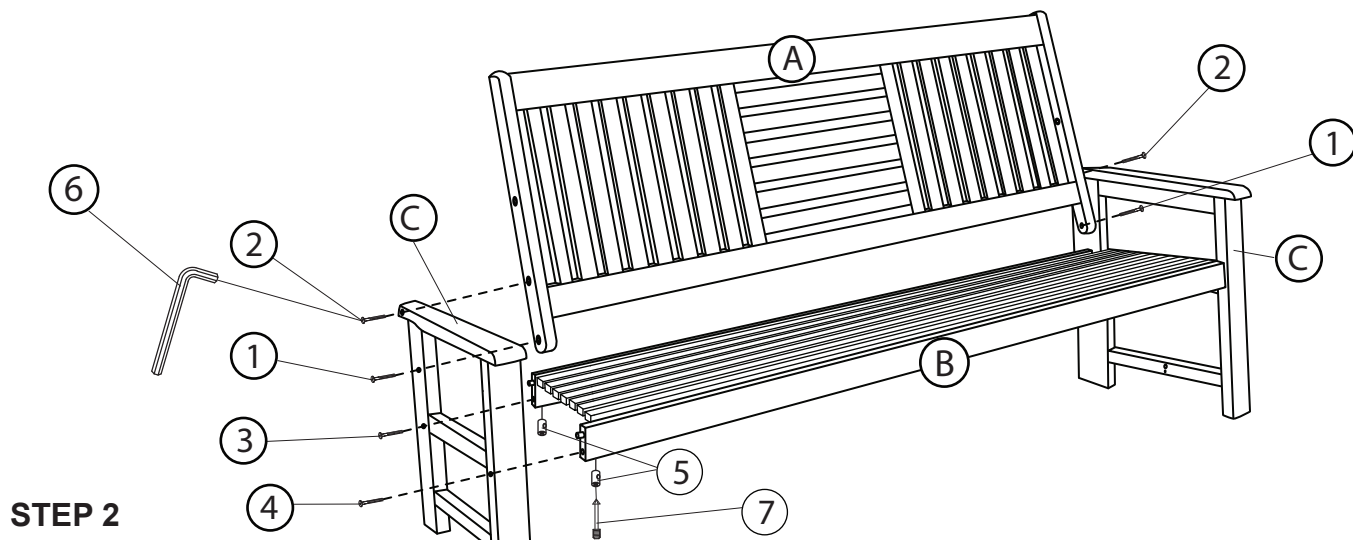

**HARDWARE LIST**

CODE	HARDWARE	QTY
1	JCBC M6 x 50mm 	2
2	JCBC M6 x 60mm 	4
3	JCBC M6 x 70mm 	2
4	JCBC M6 x 100mm 	2
5	Barrel Nut 	6
6	Allen Key 	1
7	Magic Screw 	1

**STEP 1**

**STEP 2**

**STEP 3**