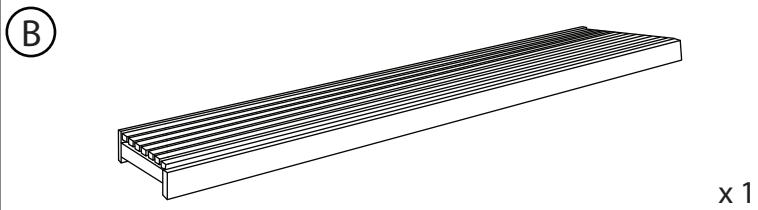

**HARDWARE LIST**

CODE	HARDWARE	QTY
1	JCBC M6 x 50mm 	2
2	JCBC M6 x 60mm 	4
3	JCBC M6 x 70mm 	2
4	JCBC M6 x 100mm 	2
5	Barrel Nut 	6
6	Allen Key 	1
7	Magic Screw 	1

**STEP 1**

**STEP 2**

**STEP 3**