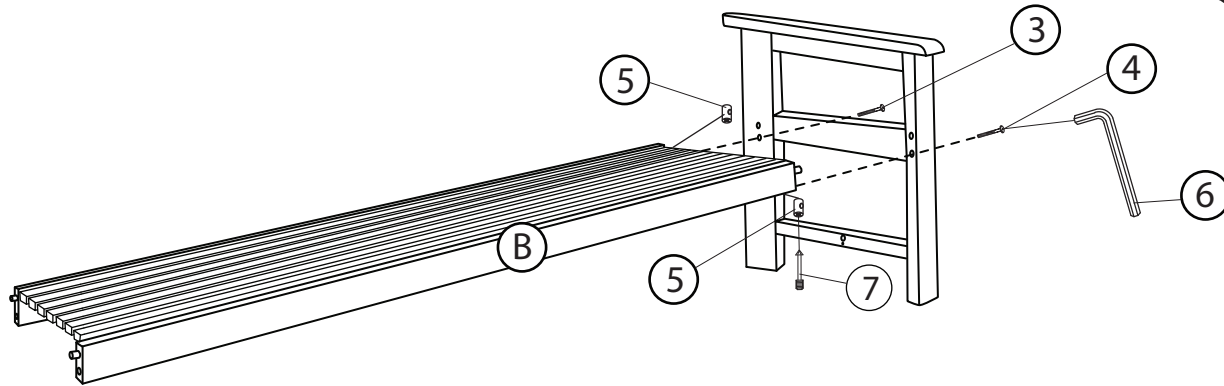

**HARDWARE LIST**

CODE	HARDWARE	QTY
1	JCBC M6 x 50mm 	2
2	JCBC M6 x 60mm 	4
3	JCBC M6 x 70mm 	2
4	JCBC M6 x 100mm 	2
5	Barrel Nut 	6
6	Allen Key 	1
7	Magic Screw 	1

**STEP 1**

**STEP 2**

**STEP 3**