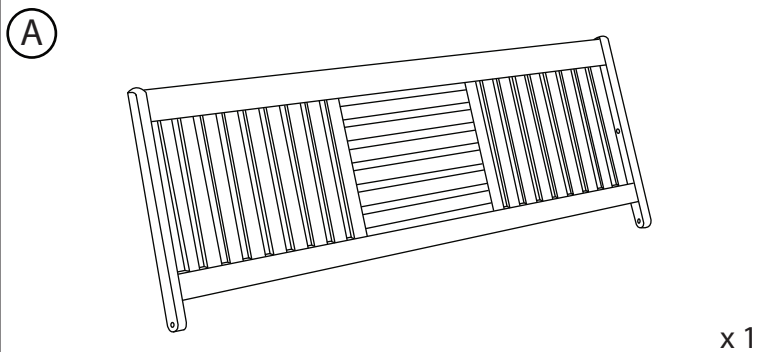

**HARDWARE LIST**

CODE	HARDWARE	QTY
1	JCBC M6 x 50mm 	2
2	JCBC M6 x 60mm 	4
3	JCBC M6 x 70mm 	2
4	JCBC M6 x 100mm 	2
5	Barrel Nut 	6
6	Allen Key 	1
7	Magic Screw 	1

**STEP 1**

**STEP 2**

**STEP 3**