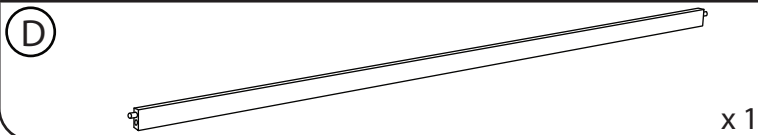

**HARDWARE LIST**

CODE	HARDWARE	QTY
1	JCBC M6 x 50mm 	2
2	JCBC M6 x 60mm 	4
3	JCBC M6 x 70mm 	2
4	JCBC M6 x 100mm 	2
5	Barrel Nut 	6
6	Allen Key 	1
7	Magic Screw 	1

**STEP 1**

**STEP 2**

**STEP 3**