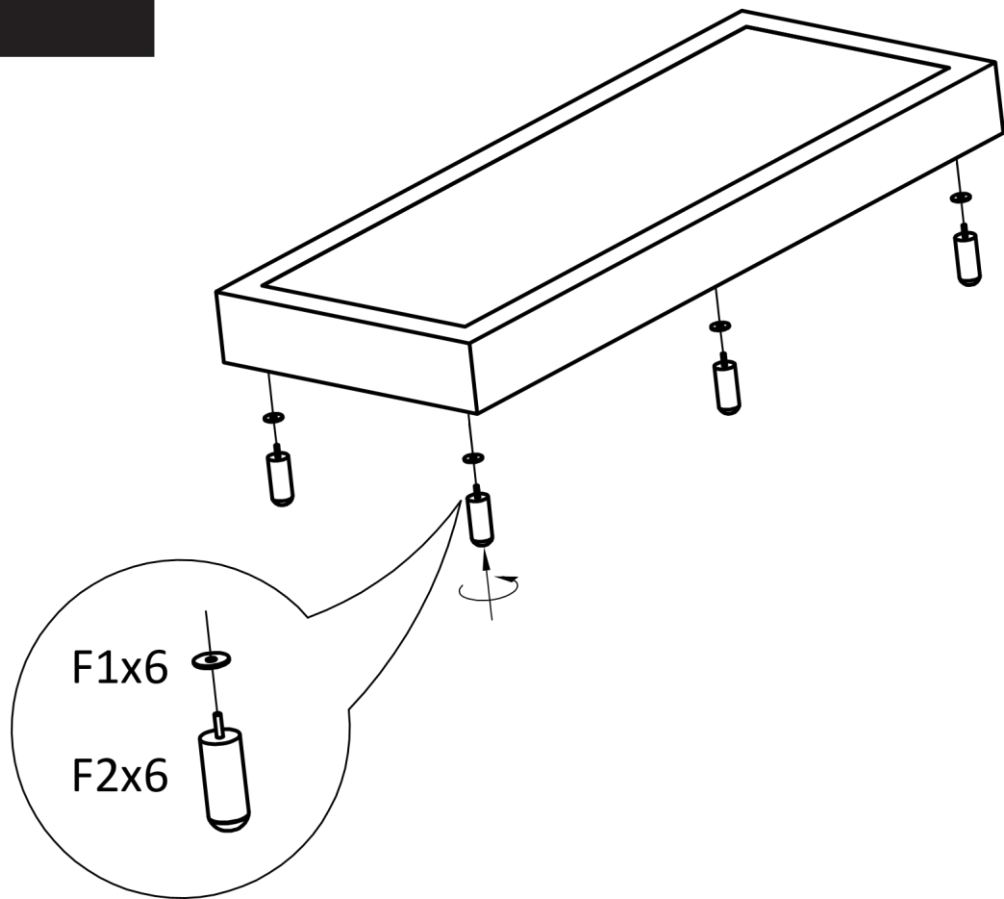

**whkmp's**  
\_ own

20min

Headboard (140, 160, 180)

---

BODEN

F1x6

F2x6

x1