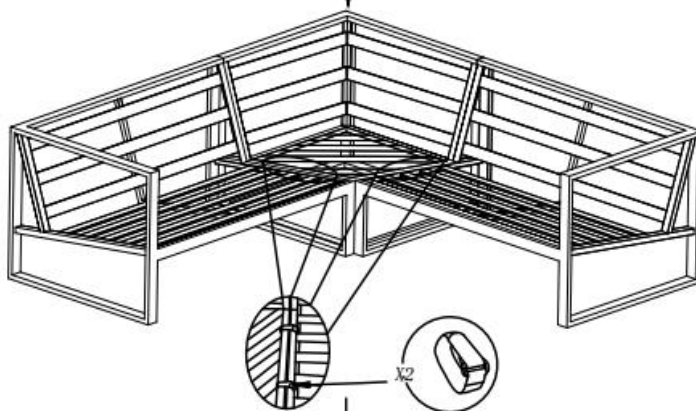

wehkamp

5 min.

BERKELEY CORNER SOFA SET

wehkamp

F  4x buckle fastener

1

2

3