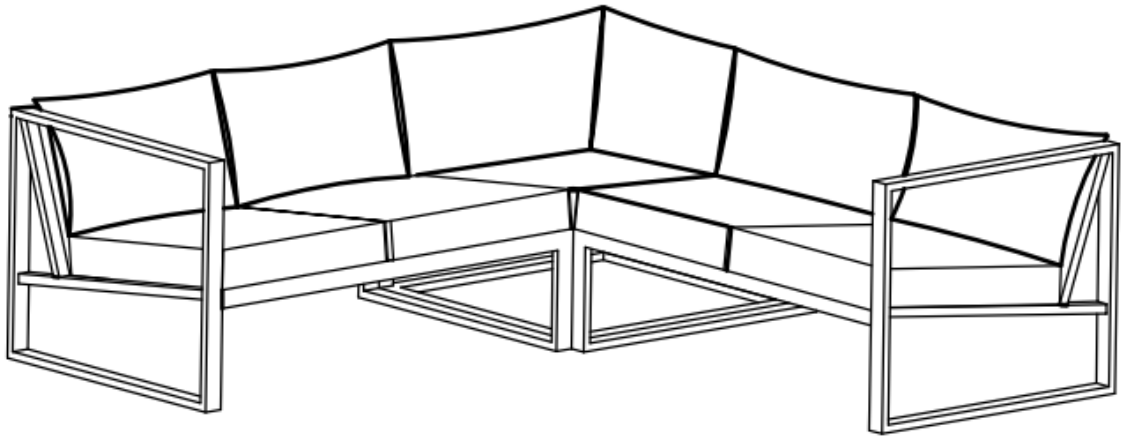

wehkamp

5 min.

BERKELEY CORNER SOFA SET

wehkamp

F  4x buckle fastener

1

2

3