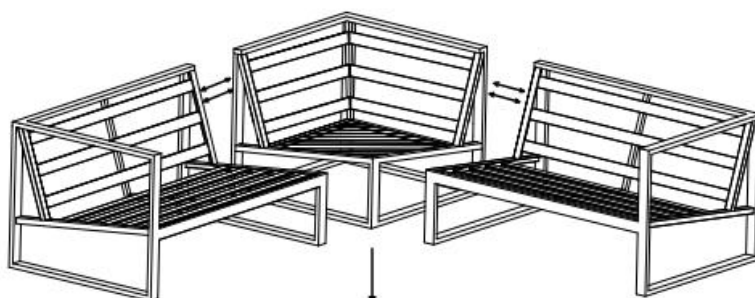

wehkamp

5 min.

BERKELEY CORNER SOFA SET

wehkamp

F  4x buckle fastener

1

2

3