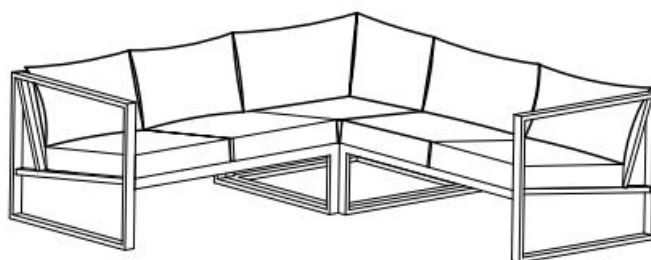

wehkamp

5 min.

BERKELEY CORNER SOFA SET

wehkamp

F  4x buckle fastener

1

2

3