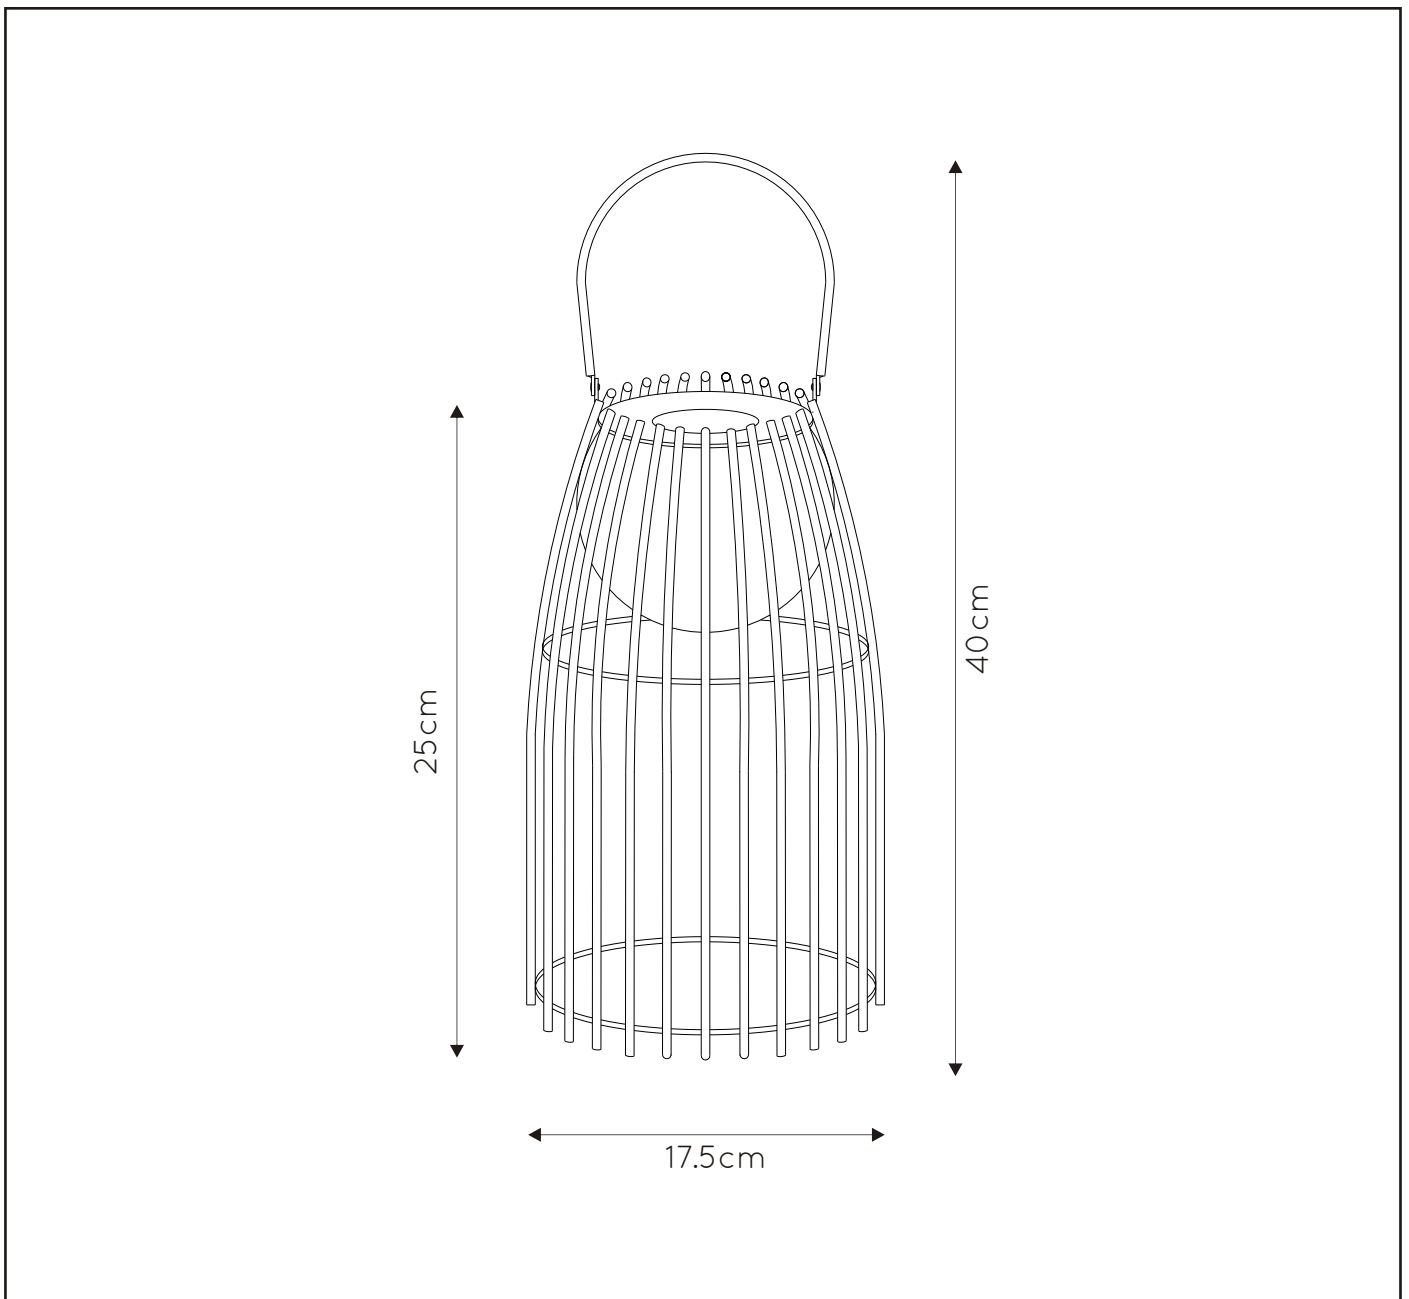

FJARA

Item number : 06801/01/30
EAN code : 5411212061355

Item number : 06801/01/33
EAN code : 5411212061362

Item number : 06801/01/43
EAN code : 5411212061379

Item number : 06801/01/97
EAN code : 5411212061386