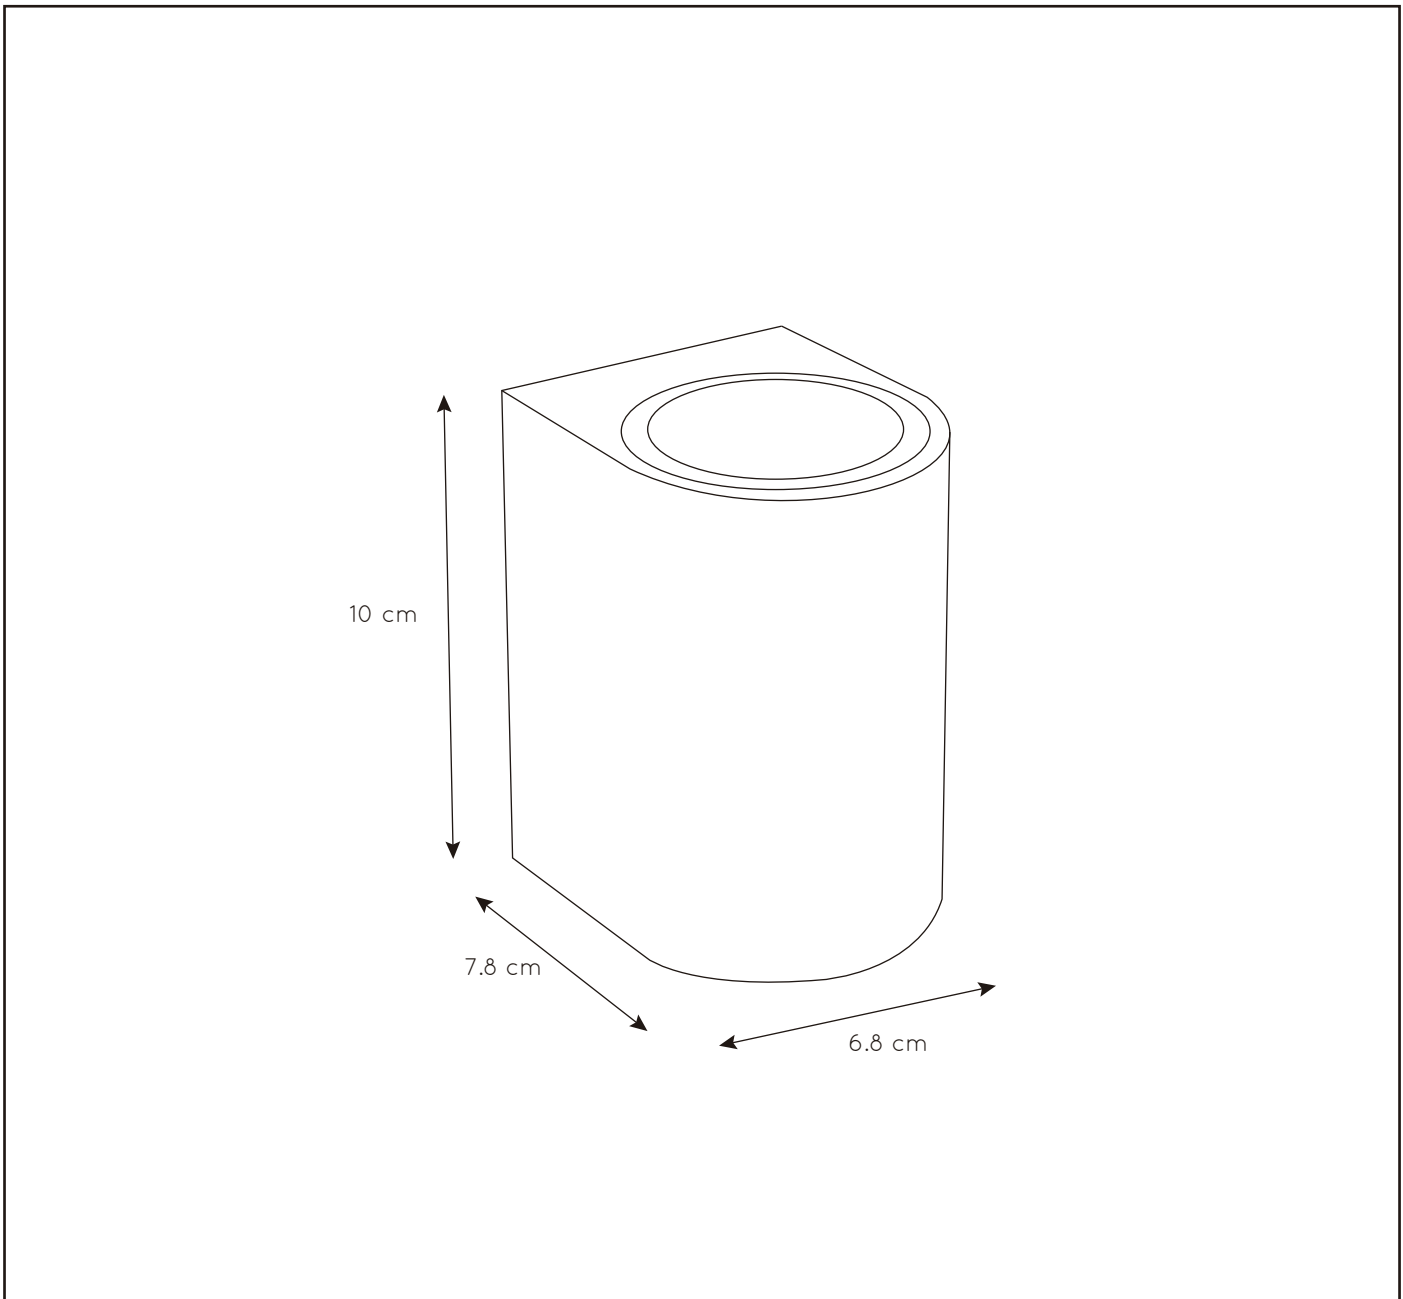

Dimensions LxWxH : 6.8 cm x 7.8 cm x 10 cm

Height minimum : 10 cm

Height maximum : 10 cm

Dimensions shade LxWxH : -

Main material : Aluminum

Ceiling rose material : -

Color : Black/White

Style : Modern

Shape : Half Round

Weight : 0.4 kg

Warranty : 3 years

Product specifications

Dimmable : No

Light direction : Wall light

Adjustable in height : No

(Before Installation)

Explanation of IP numbers for degrees of protection, see safety instruction manual in the box.

For more specifications of this product please visit

www.lucide.com

ZARO

Item number : 69801/01/30

EAN code : 5411212690081

Item number : 69801/01/31

EAN code : 5411212690098

For more specifications, dimensions please visit

www.lucide.com

LUCIDE

INSTALLATION DRAWING SPECIFICATIONS