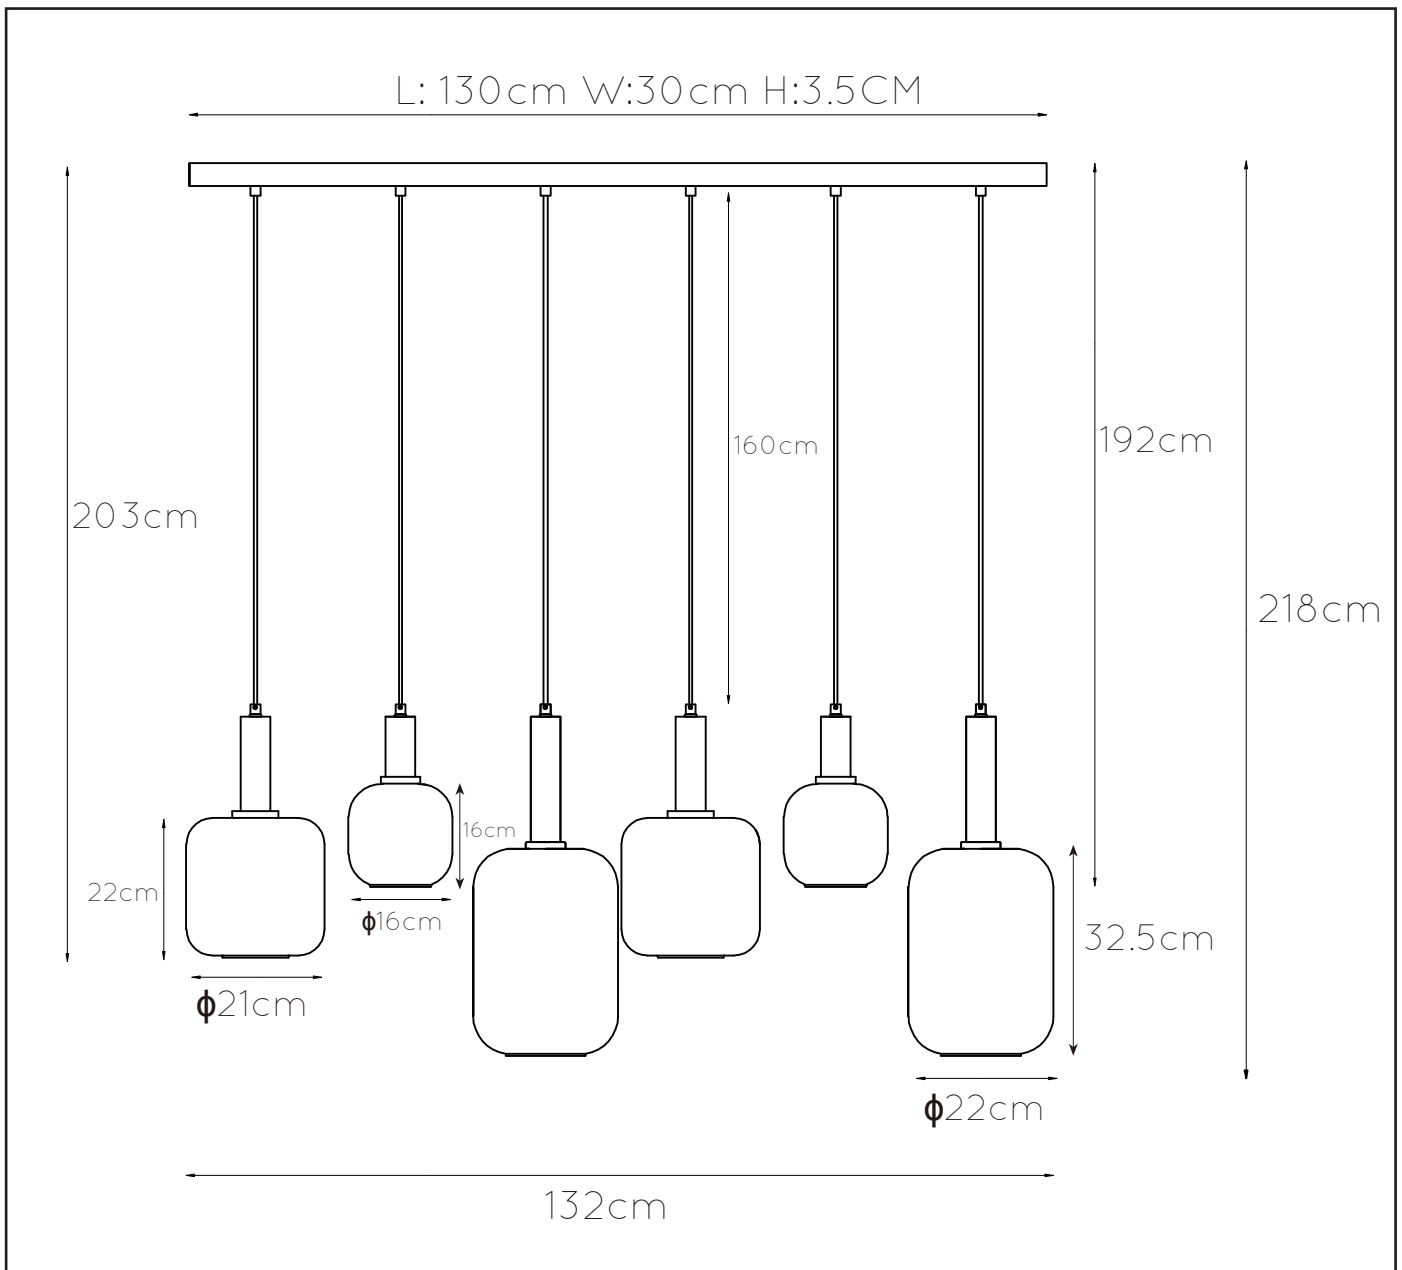

EAN code:5411212451446

JOANET

General

Dimensions LxWxH : 132 cm x 30 cm x 218 cm

Height minimum : 60cm

Height maximum : 218cm

Dimensions shade LxWxH : -

Main material : Metal&glass

Ceiling rose material : Metal

Color : Bronze with smoking glass

Style : Modern

Shape: Rectangle

Weight : 4.5KG

Warranty : 2 years

Product specifications

Dimmable : Yes

Light direction : Around (Diffuse)

Adjustable in height : Yes

(Before Installation)

Directional : Not Directional

Cable : Yes

Cable length : 160cm

Sensor : Without Sensor

Control : Light Switch Control

www.lucide.com

JOANET

item number : 45494/06/65

EAN code : 5411212451446

For more specifications, dimensions please visit

www.lucide.com

LUCIDE

INSTALLATION DRAWING SPECIFICATIONS