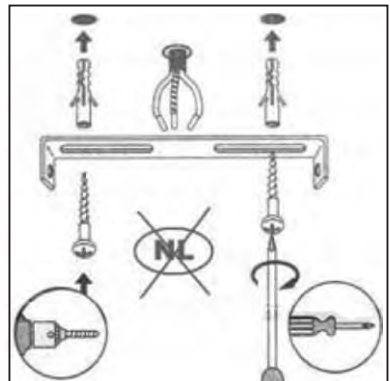

Item number: 09218/04/31, 09218/04/36

Technical details

Materials used:	ALUMINIUM
Color:	WHITE/GRAPHITE
Dimmable and how is fixture dimmable	
Size:	Height: 9.7cm
	Length: 11.0cm
	Width: 13.0cm
	Net weight: 0.56kg
Power requirements:	220-240V~ 50Hz
Bulb type and maximum wattage:	G9 LED 4W
Number of bulbs:	1xG9 LED 4W
IP degree:	IP20