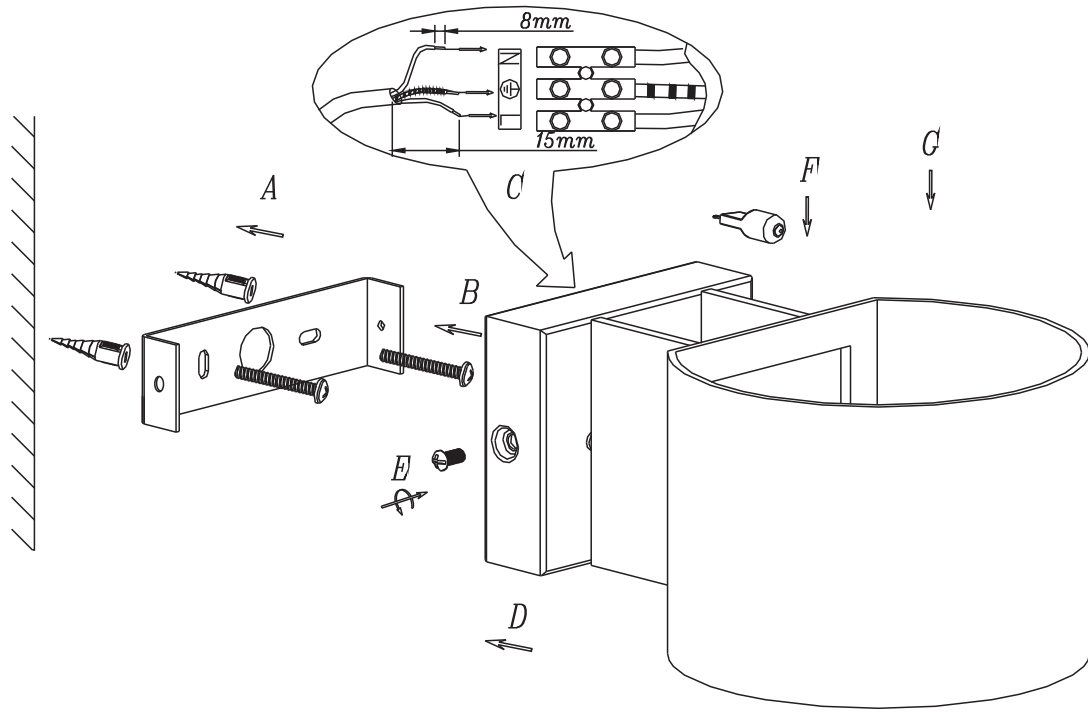

Item number: 09218/04/31, 09218/04/36

Technical details

Materials used:	ALUMINIUM
Color:	WHITE/GRAPHITE
Dimmable and how is fixture dimmable	
Size:	Height: 9.7cm
	Length: 11.0cm
	Width: 13.0cm
	Net weight: 0.56kg
Power requirements:	220-240V~ 50Hz
Bulb type and maximum wattage:	G9 LED 4W
Number of bulbs:	1xG9 LED 4W
IP degree:	IP20