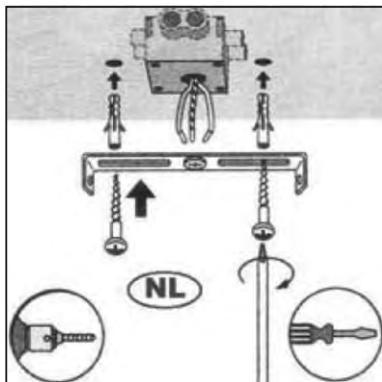

Item number: 09218/04/31, 09218/04/36

Technical details

Materials used:	ALUMINIUM
Color:	WHITE/GRAPHITE
Dimmable and how is fixture dimmable	
Size:	Height: 9.7cm
	Length: 11.0cm
	Width: 13.0cm
	Net weight: 0.56kg
Power requirements:	220-240V~ 50Hz
Bulb type and maximum wattage:	G9 LED 4W
Number of bulbs:	1xG9 LED 4W
IP degree:	IP20