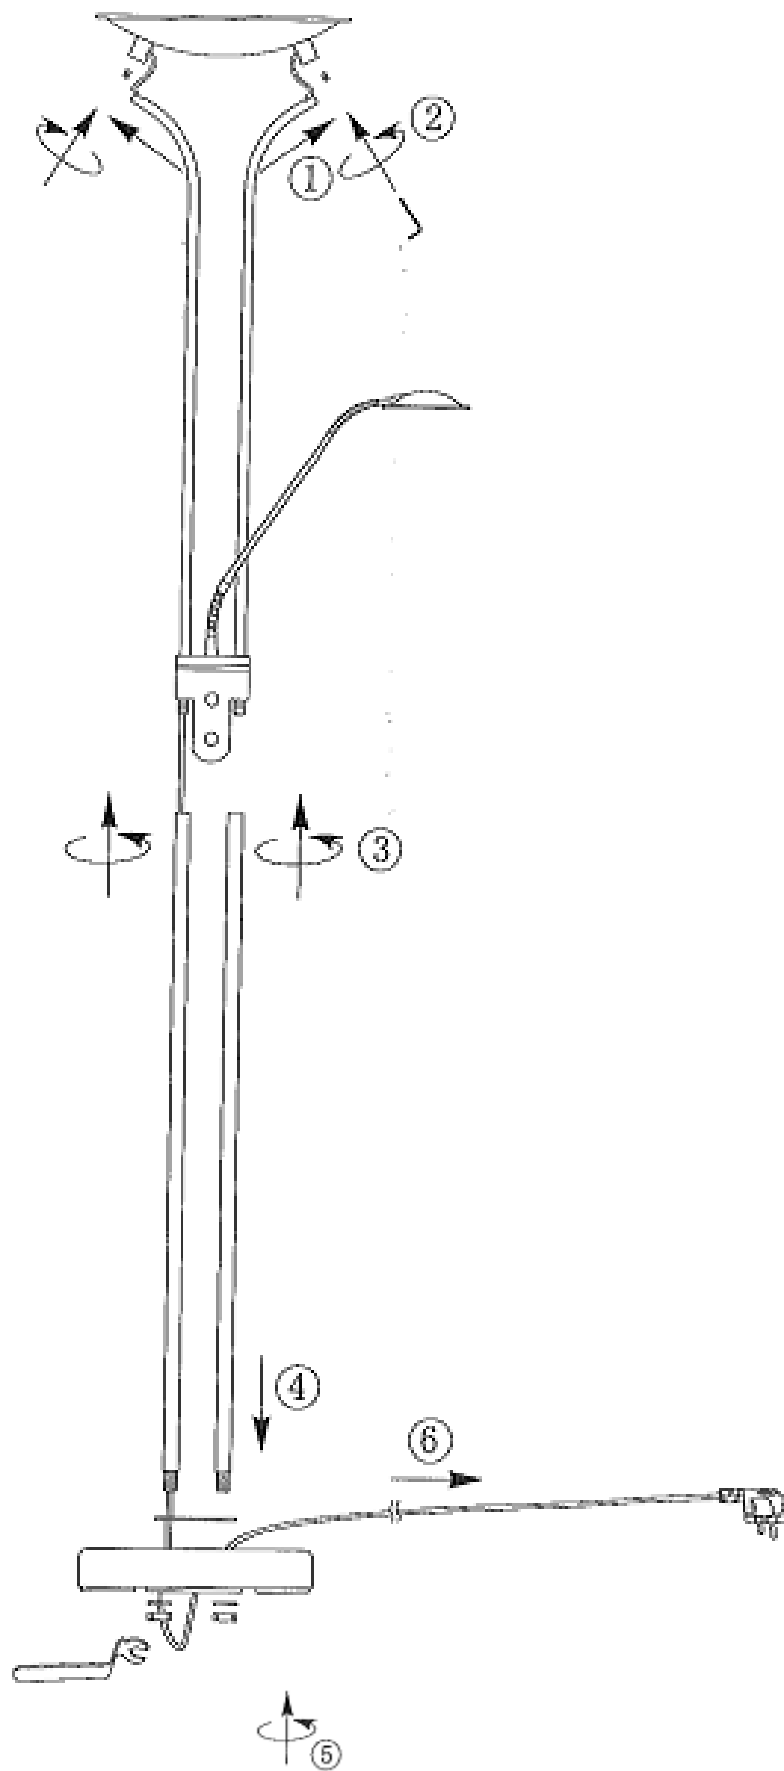

Item number: 19792/24/12; 19792/24/30; 19792/24/03

Technical details

Materials used:	Metal + pc
Color:	Satin nickel / black / antique brass
Dimmable and how is fixture dimmable	Yes By knob
Size:	Height: 180cm
	Length: 30cm
	Width: 30cm
	Net weight: 5.7kg
Power requirements:	220-240V~50Hz
Bulb type and maximum wattage:	AC LED 20W + AC LED 4W
Number of bulbs:	1PC SMD 20W LED + 1PC SMD 4W LED
IP degree:	IP20