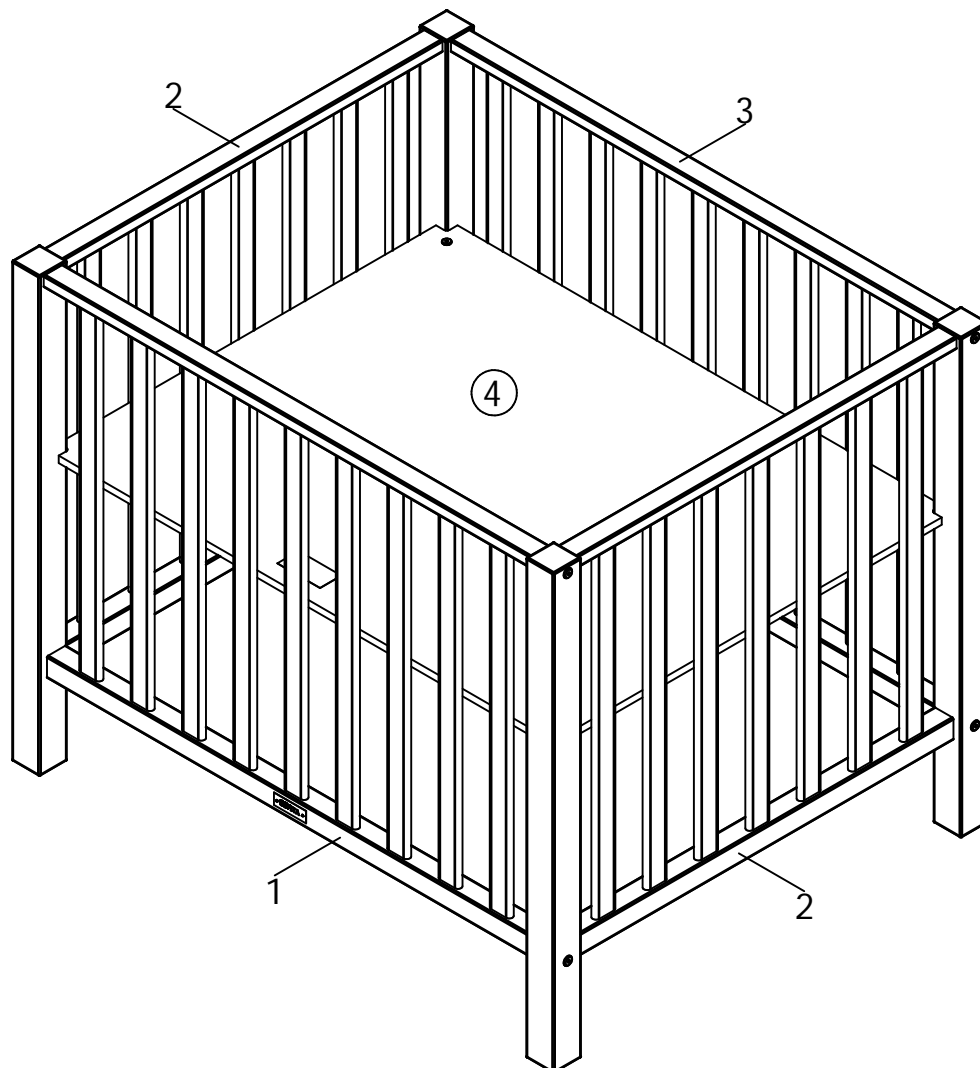

bopita®

ASSEMBLY INSTRUCTION
MONTAGE HANDLEIDING
MONTAGE ANLEITUNG
NOTICE DE MONTAGE
MANUAL DE MONTAJE

UK
NL
D
F
ESP

MODEL : BRENT
TYPE : PLAYPEN
COLOUR : WHITE
ART.CODE : 1052.11.

Distributor:

BOPITA
Edisonweg 3, 6662 NW Elst
The Netherlands

www.bopita.com

29.05.2017.

A 	B 	C 	D 	E 	F 
M6X90 8X	M6 8X	M6X25 4X	4X	Ø6 4X	M6 4X
artcode: 441026	artcode: 442004	artcode: 441008	artcode: 897011	artcode: 446001	artcode: 442008
G 	H 				
SW4 1X	Ø6X30 4X				
artcode: 445001	artcode:	