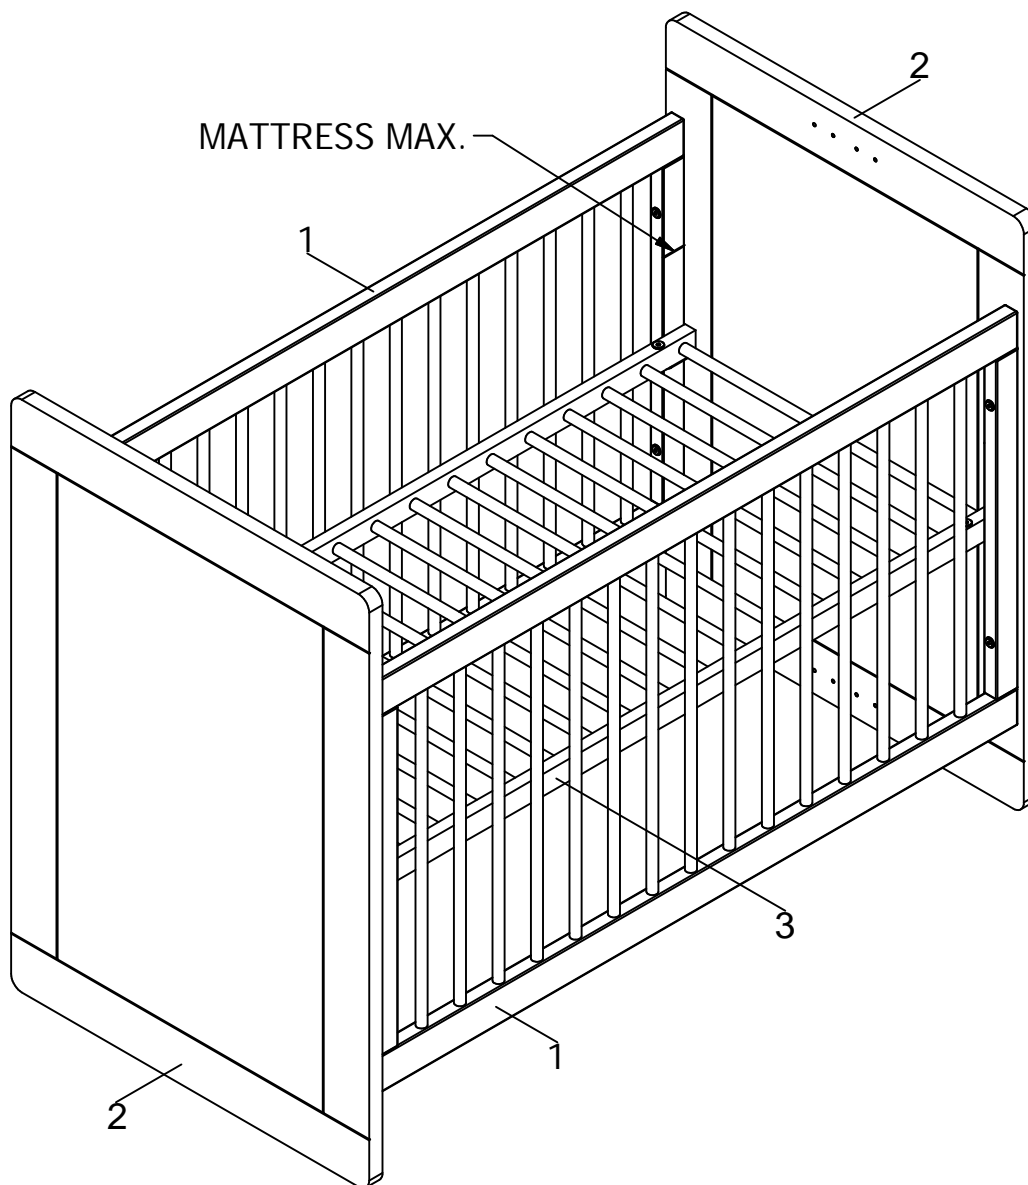

bopita®

ASSEMBLY INSTRUCTION
MONTAGE HANDLEIDING
MONTAGE ANLEITUNG
NOTICE DE MONTAGE
MANUAL DE MONTAJE

UK
NL
D
F
ESP

MODEL : SLEEP
TYPE : TRANSBED
COLOUR : WHITE/NATURAL
ART.CODE : 144179.11.

Distributor:

BOPITA
Edisonweg 3, 6662 NW Elst
The Netherlands

www.bopita.com

01.10.2018.

					
M6X50 8X	M6 4X	2X	2X	Ø8X30 4X	SW4 1X
artcode: 441016	artcode: 442015	artcode: 897012	artcode: 897012	artcode:	artcode: 445001
					
SW5 1X					
artcode: 445002					