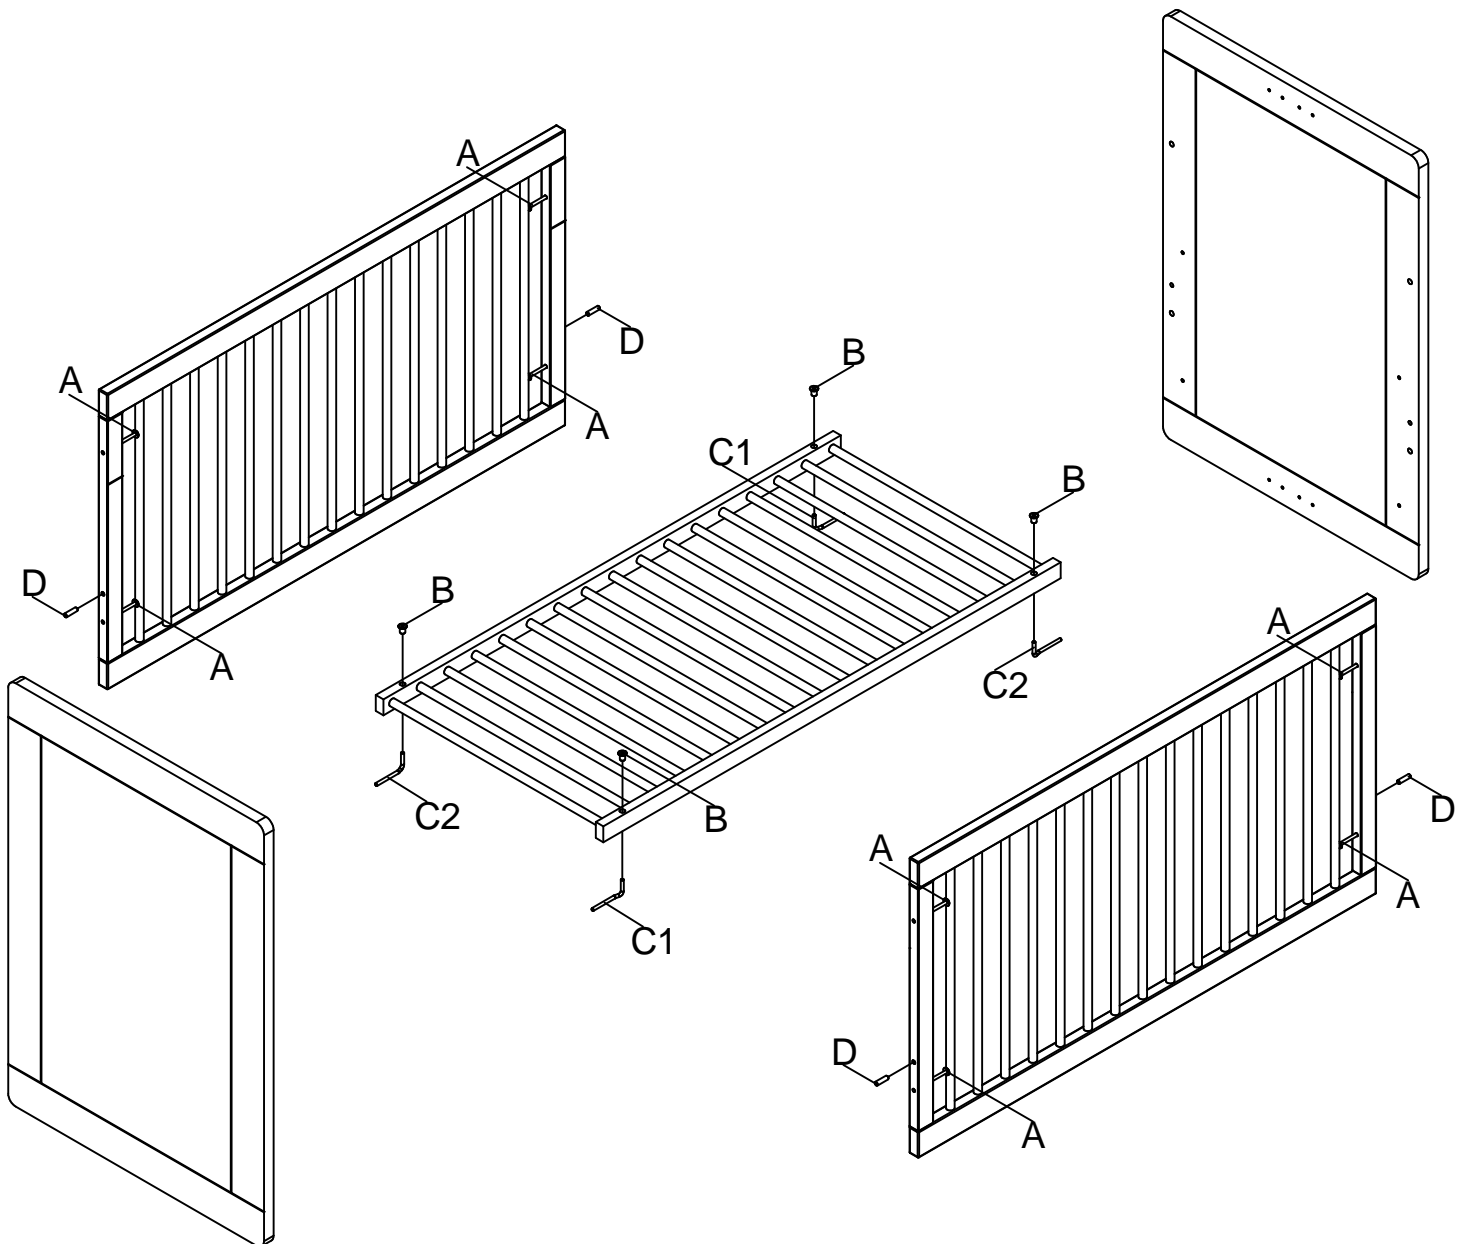

bopita®

ASSEMBLY INSTRUCTION
MONTAGE HANDLEIDING
MONTAGE ANLEITUNG
NOTICE DE MONTAGE
MANUAL DE MONTAJE

UK
NL
D
F
ESP

MODEL : SLEEP
TYPE : TRANSBED
COLOUR : WHITE/NATURAL
ART.CODE : 144179.11.

Distributor:

BOPITA
Edisonweg 3, 6662 NW Elst
The Netherlands

www.bopita.com

01.10.2018.

					
M6X50 8X	M6 4X	2X	2X	Ø8X30 4X	SW4 1X
artcode: 441016	artcode: 442015	artcode: 897012	artcode: 897012	artcode:	artcode: 445001
					
SW5 1X					
artcode: 445002					