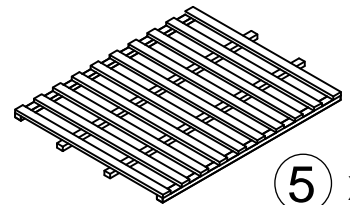

wehkamp

30 min.

ARAGONA LOUNGE BENCH

wehkamp

A  (M6 x 75mm) x 7

B  (M6 x 13mm) x 6

C  (M6 x 40mm) x 2

D  (M4 x 30mm) x 8

E  x 2

1a x1

1b x1

2 x1

4 x1

3 x1

5 x2

8 x1

6 x2

7 x1

wehkamp

1

2

wehkamp

3

4