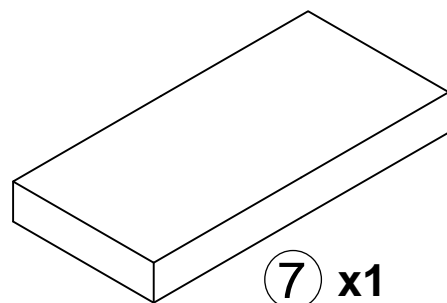

wehkamp

30 min.

ARAGONA LOUNGE BENCH

wehkamp

A  (M6 x 75mm) x 7

B  (M6 x 13mm) x 6

C  (M6 x 40mm) x 2

D  (M4 x 30mm) x 8

E  x 2

1a x1

1b x1

2 x1

4 x1

3 x1

5 x2

8 x1

6 x2

7 x1

wehkamp

1

2

wehkamp

3

4